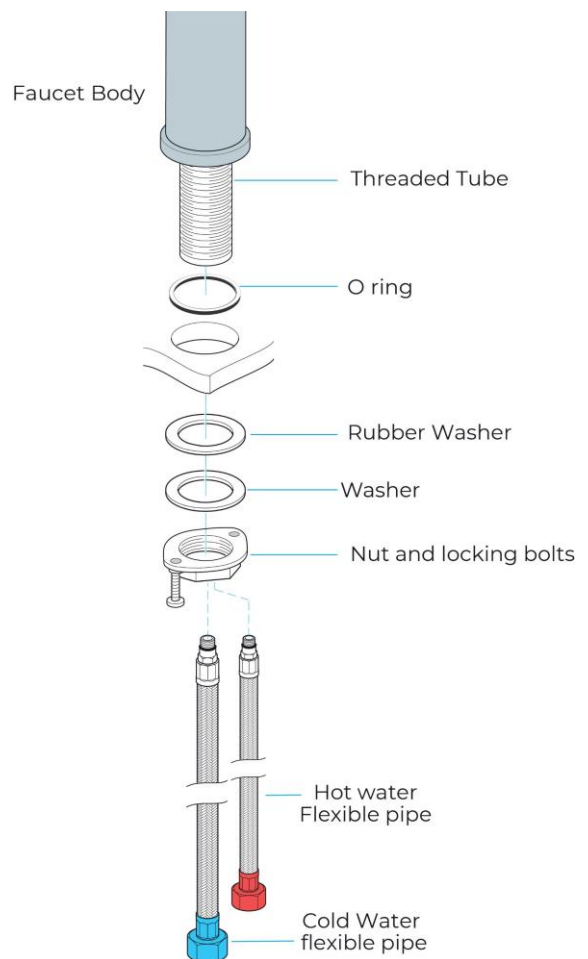

RIO GOLD SINK FAUCET WITH CERAMIC ACCENTS SPECS

Specs:

- Type: Sink Faucet
- For commercial and Residential Use
- Style: Contemporary
- Number of Handle: Single Handle
- Surface Treatment: Gold
- Faucet Mount: Single Hole
- Valve Core Material: Ceramic
- Installation Type: Deck Mount
- flow rate: 1.3 GPM