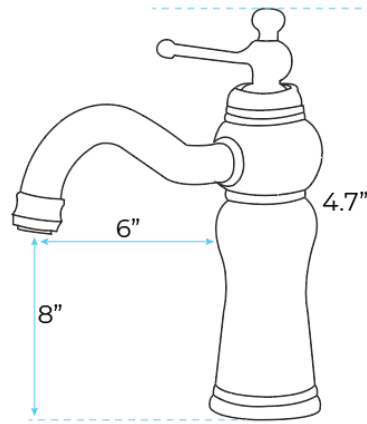

RIO GOLD SINK FAUCET WITH CERAMIC ACCENTS SPECS

Specs:

- Type: Sink Faucet
- For commercial and Residential Use
- Style: Contemporary
- Number of Handle: Single Handle
- Surface Treatment: Gold
- Faucet Mount: Single Hole
- Valve Core Material: Ceramic
- Installation Type: Deck Mount
- flow rate: 1.3 GPM